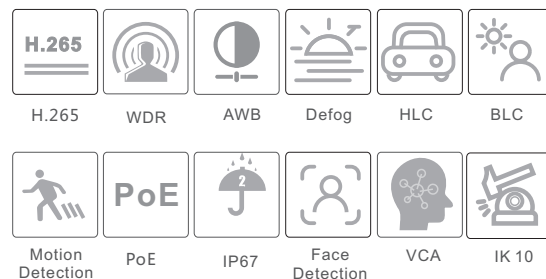

CAMERA

# TD-9523A1

2MP Face Detection Dome AI  
Network Camera

- 1080P ( 1920 × 1080 ) full real time coding
- Max. resolution: 1920 × 1080
- Motorized zoom lens
- 3D DNR, Digital WDR, HLC, BLC and ROI coding
- One CVBS output and one on-board CVBS output
- 1CH audio input and 1CH audio output; Hardware reset
- Built-in micro SD card slot, up to 128GB
- 1CH alarm input; 1CH alarm output; RS485
- DC12V/AC24V/PoE power supply
- Support smart phone, iPad, remote monitoring
- P2P function optional; IP67&IK10 ingress protection
- Support three streams
- Smart Analytics: object removal detection, abnormal video signal detection, line crossing detection, region intrusion detection, people intrusion detection, people counting detection, crowd density detection and face detection